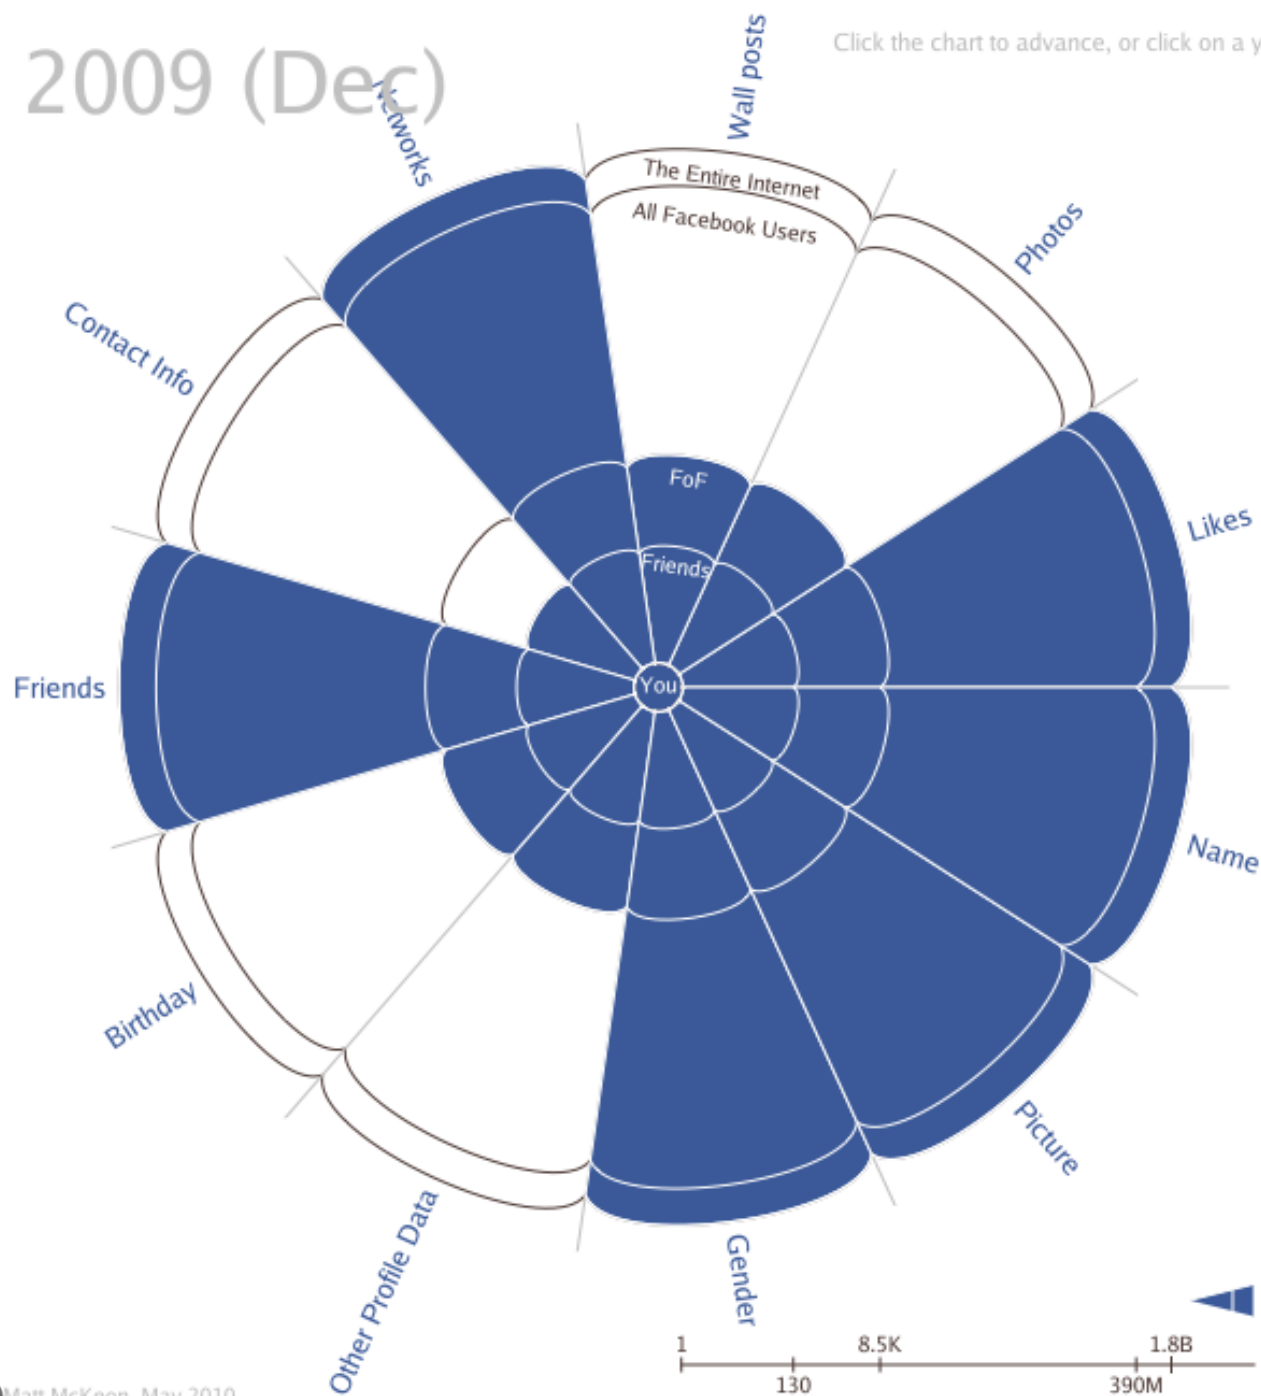

2005

Click the chart to advance, or click on a year

2005

2006

2007

2009 (Nov)

2009 (Dec)

2010 (Apr)

Number of People

2007

Click the chart to advance, or click on a year

2005

2006

2007

2009 (Nov)

2009 (Dec)

2010 (Apr)

Availability of your personal data on Facebook (default settings)

Number of People

2009 (Nov)

Click the chart to advance, or click on a year

- 2005
- 2006
- 2007
- 2009 (Nov)**
- 2009 (Dec)
- 2010 (Apr)

▲ Availability of your personal data on Facebook (default settings)
Number of People

2009 (Dec)

Click the chart to advance, or click on a year

- 2005
- 2006
- 2007
- 2009 (Nov)
- 2009 (Dec)**
- 2010 (Apr)