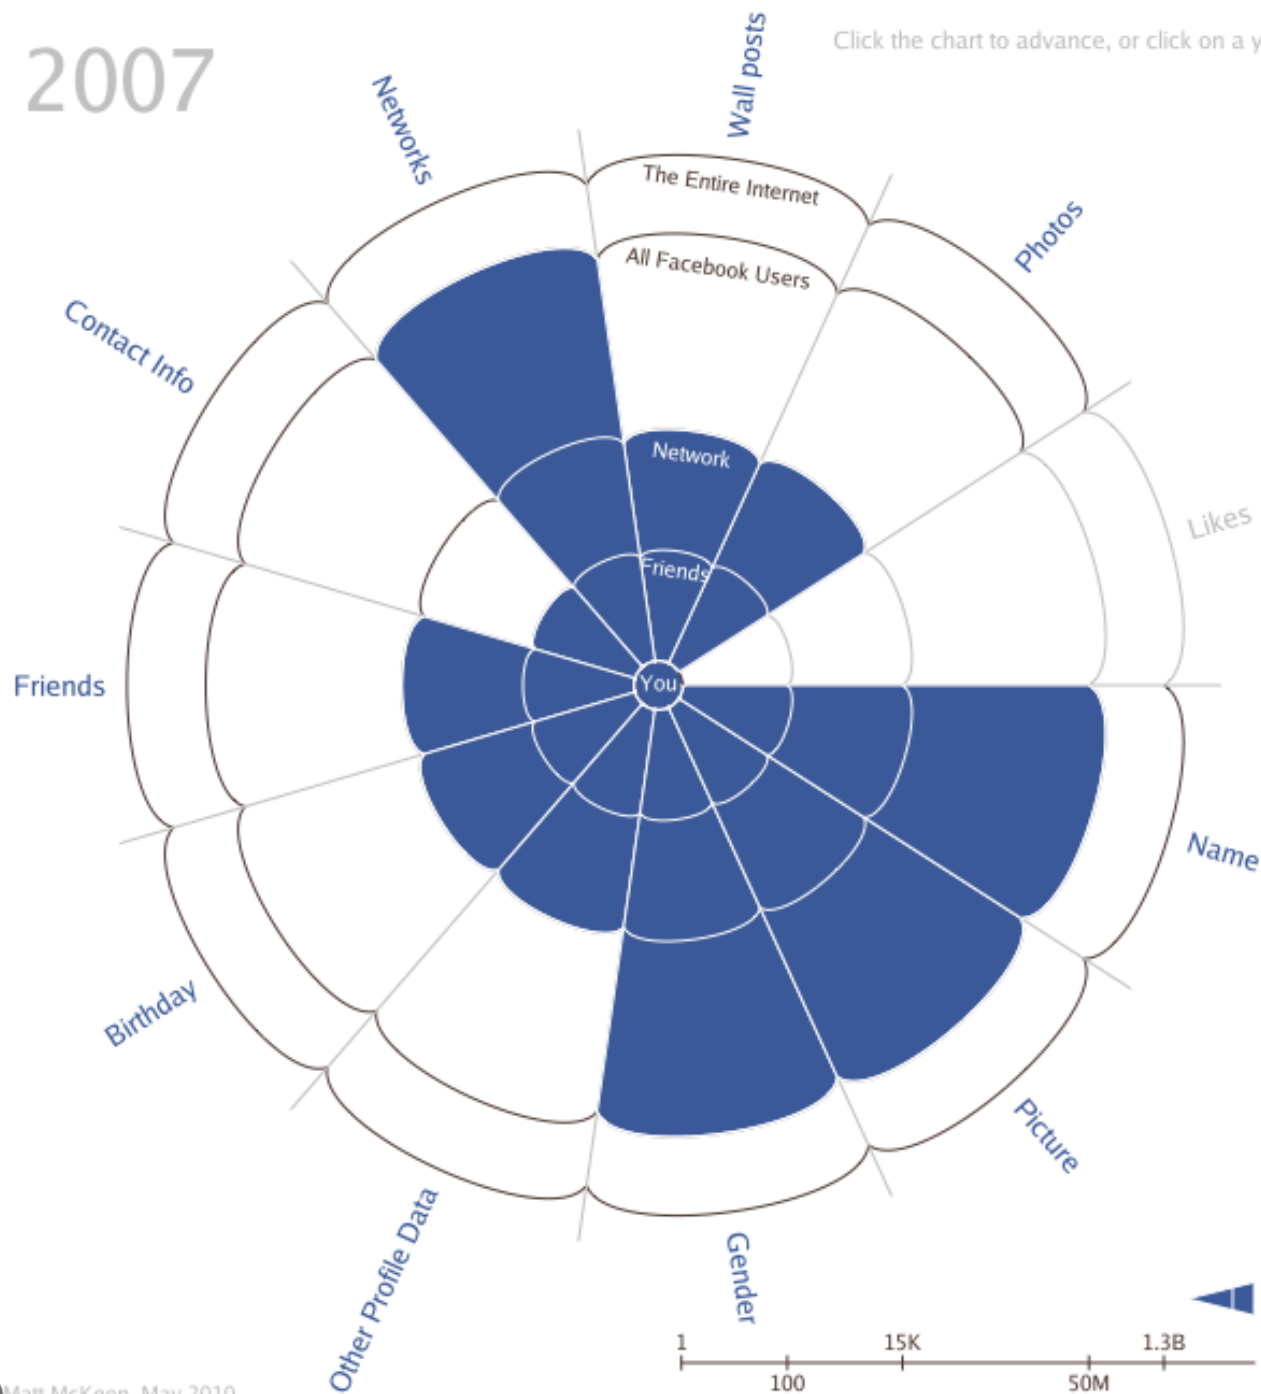

2005

Click the chart to advance, or click on a year

2005

2006

2007

2009 (Nov)

2009 (Dec)

2010 (Apr)

Availability of your personal data on Facebook (default settings)

Number of People

2006

Click the chart to advance, or click on a year

2005
2006

2007
2009 (Nov)
2009 (Dec)
2010 (Apr)

Availability of your personal data on Facebook (default settings)

Number of People

2007

Click the chart to advance, or click on a year

2005

2006

2007

2009 (Nov)

2009 (Dec)

2010 (Apr)

Availability of your personal data on Facebook (default settings)

Number of People

2009 (Nov)

Click the chart to advance, or click on a year

- 2005
- 2006
- 2007
- 2009 (Nov)**
- 2009 (Dec)
- 2010 (Apr)