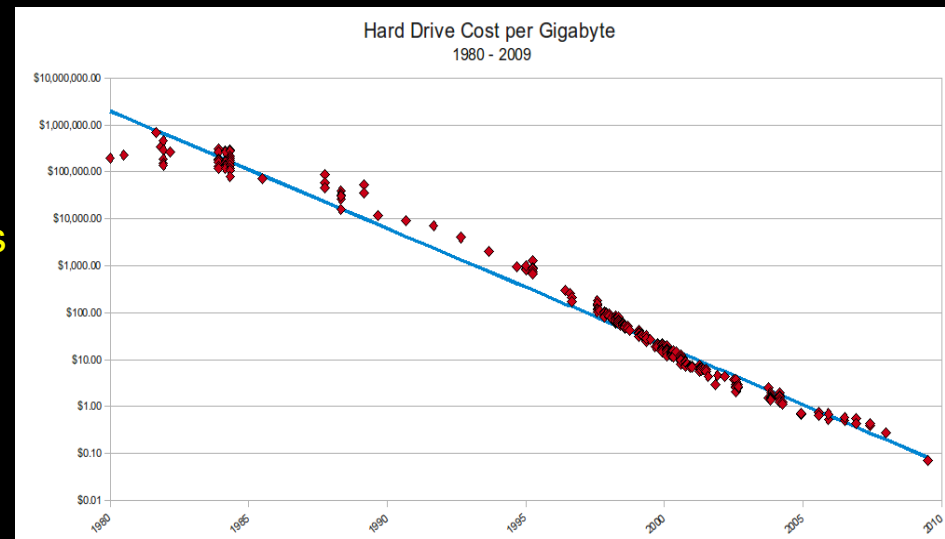

Reliable and Safe!

This omnipresence of IT makes us not only strong but also vulnerable.

- A virus, a hacker, or a system failure can instantly send digital shockwaves around the world.

The hardware and software that allow all our systems to operate is becoming bigger and more complex all the time, and the capacity of networks and data storage is increasing by leaps and bounds.