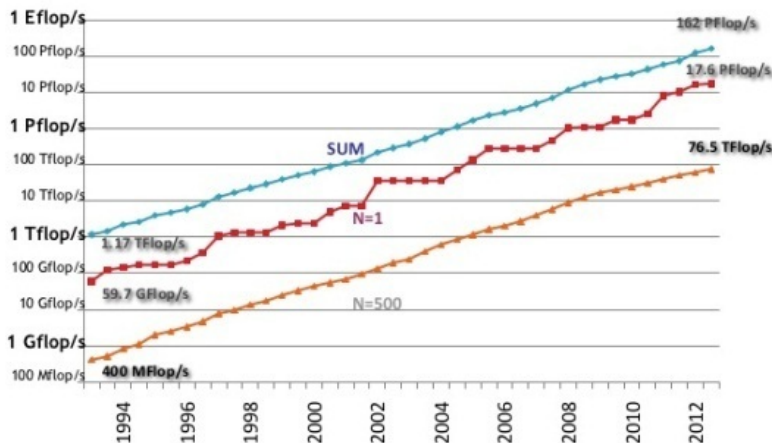

Performance Development