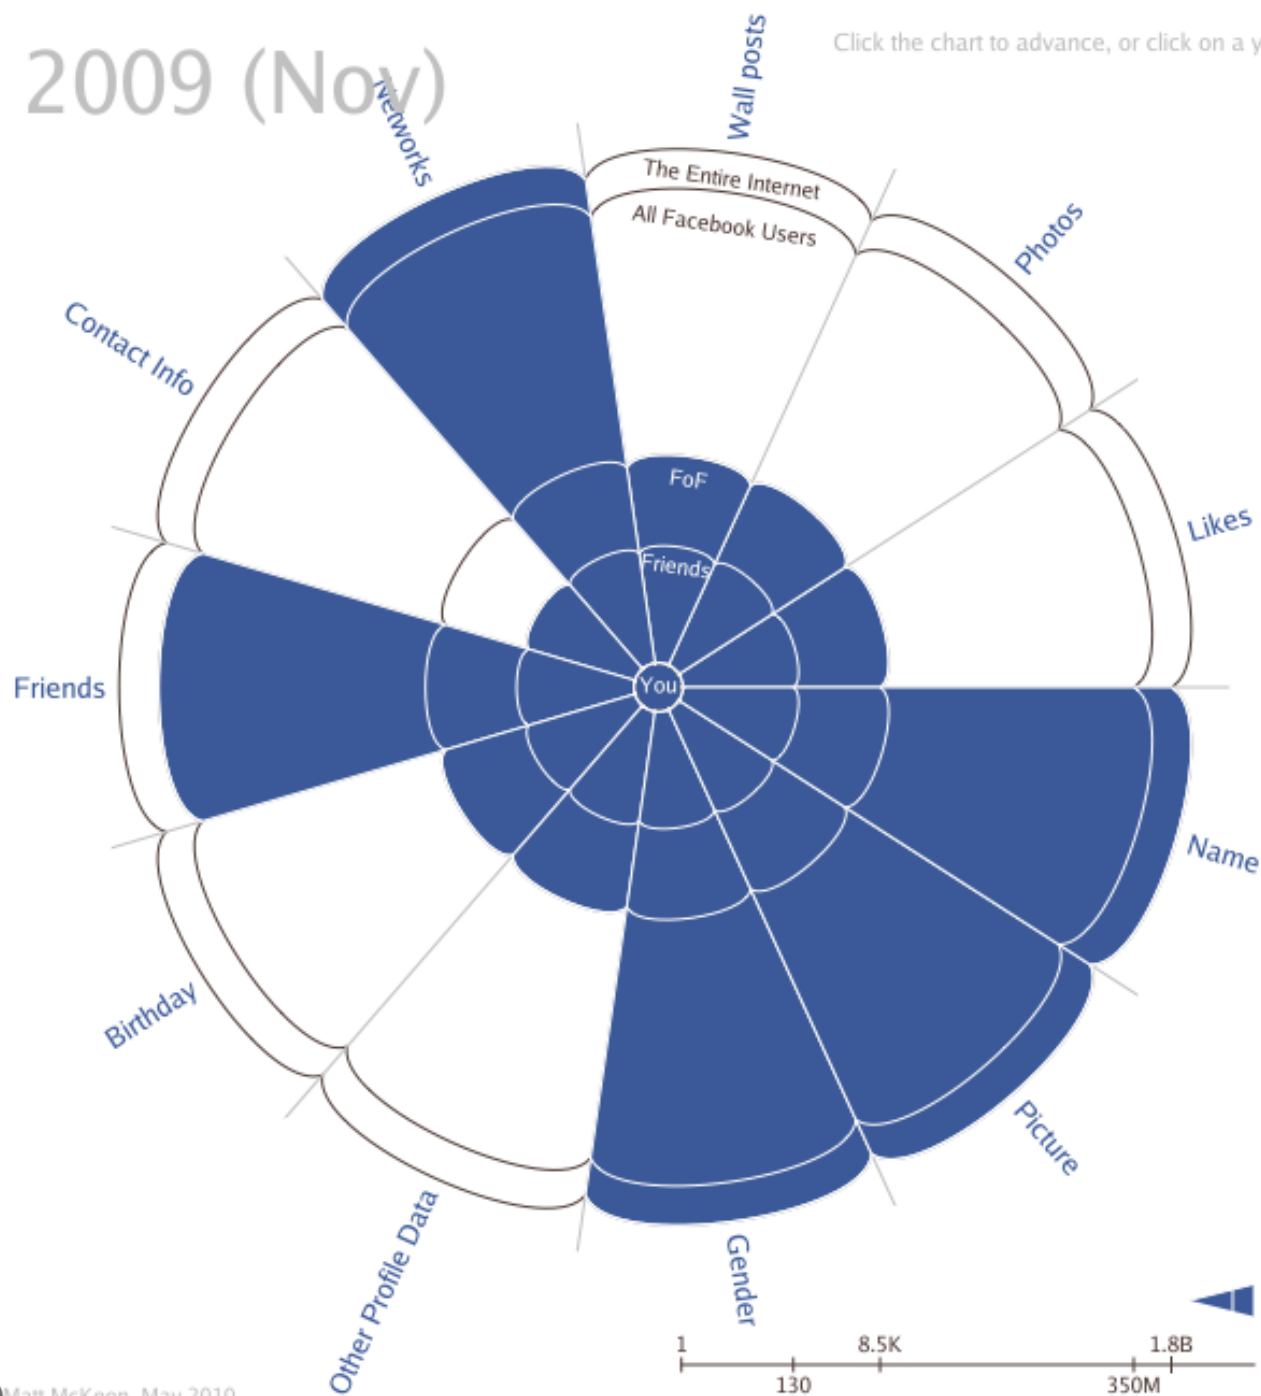

2005

Click the chart to advance, or click on a year

2005

2006

2007

2009 (Nov)

2009 (Dec)

2010 (Apr)

Number of People

2007

Click the chart to advance, or click on a year

2005

2006

2007

2009 (Nov)

2009 (Dec)

2010 (Apr)

Availability of your personal data on Facebook (default settings)

Number of People

2009 (Nov)

Click the chart to advance, or click on a year

- 2005
- 2006
- 2007
- 2009 (Nov)**
- 2009 (Dec)
- 2010 (Apr)

▲ Availability of your personal data on Facebook (default settings)
Number of People

2009 (Dec)

Click the chart to advance, or click on a year

- 2005
- 2006
- 2007
- 2009 (Nov)
- 2009 (Dec)**
- 2010 (Apr)